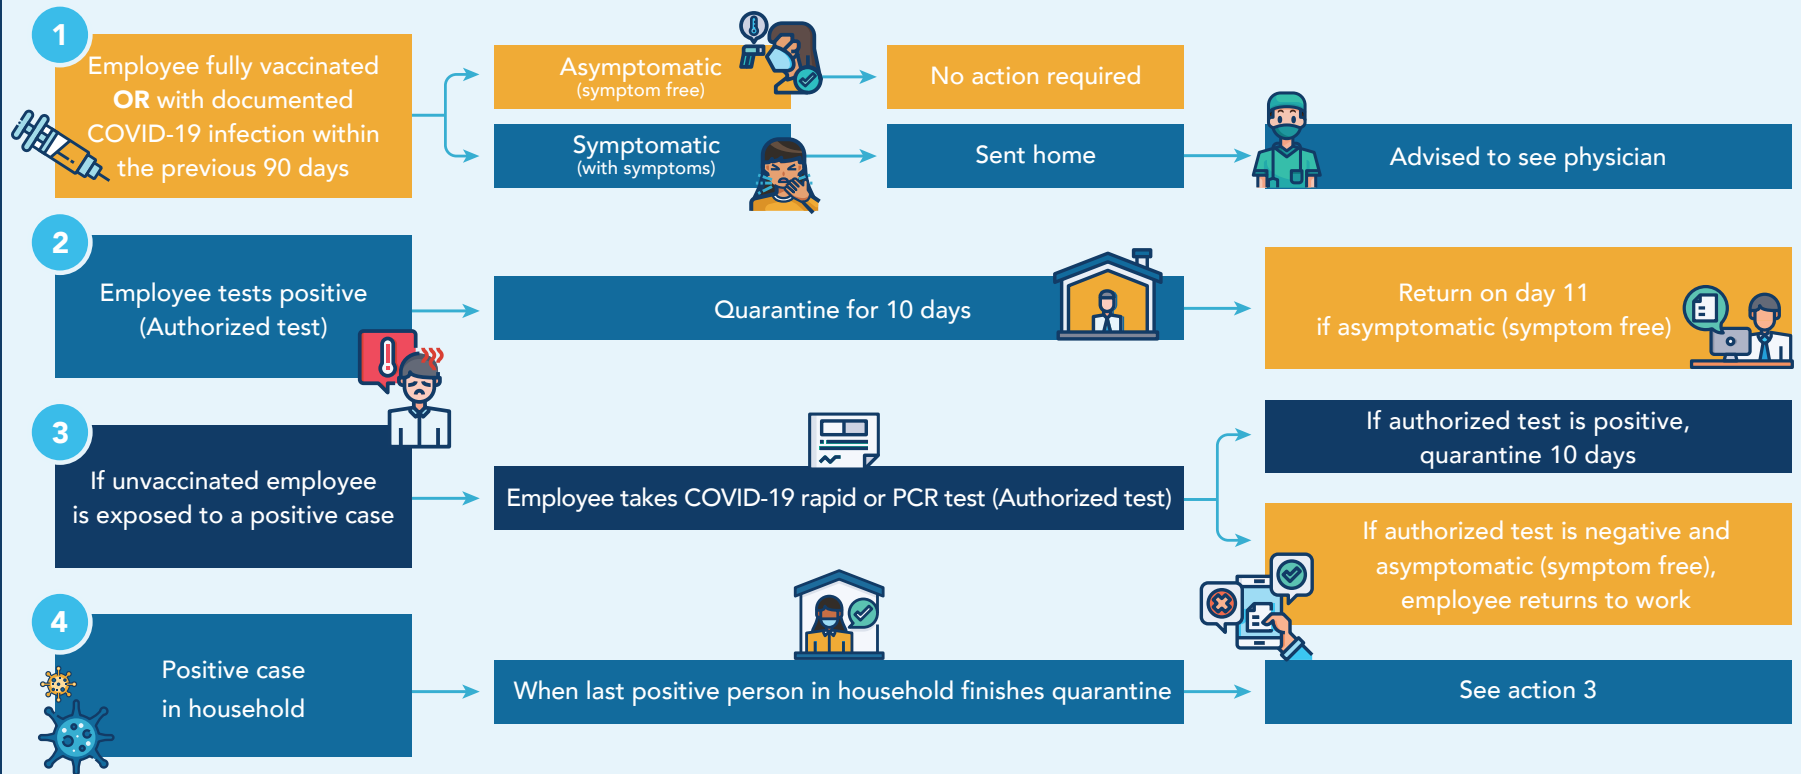

COVID-19 EMPLOYEE DECISION TREE

Protocol for employees

Employees: Do not come to work if you are awaiting any COVID-19 test results.